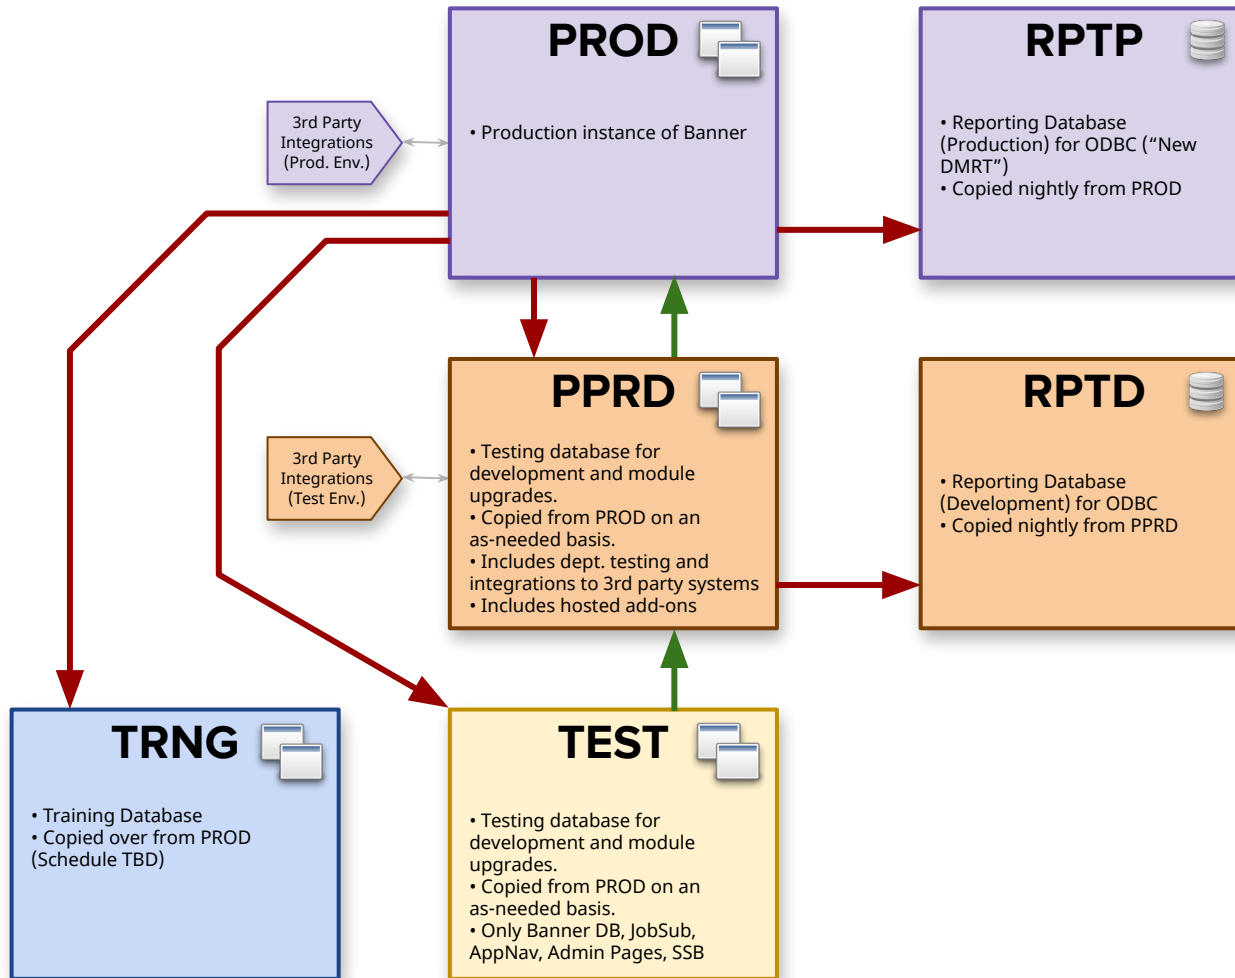

# Banner Cloud Environments

## Notes:

- All ODBC Database connections will be prefixed with "EC" to distinguish between on-prem and cloud environments (i.e. "ecrptp" for reporting production database)

## Key:

- Banner Full App + Database:
- Banner Database Only:
- Copy Flow:
- Code Promotion Flow: